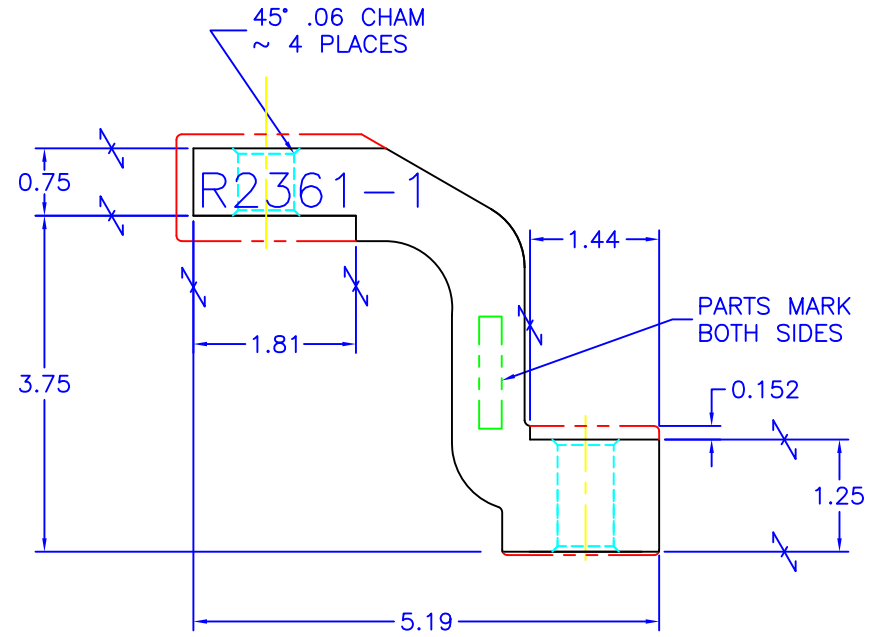

ROMAN R1385

MAT'L: MAKE FROM CASTING R2359

SHEET 1 of 2

A	ADDED NOTE TO STAMP PART NUMBER TO PART AFTER MACH.	DLK / SFR	10MAR04
REV	DESCRIPTION	DATE	
SCALE: FULL	APPROVED BY:	DRAWN BY: BK	
DATE: 05Jun01		REVISED:	
SERIES BAR (REPLACES R2361)			DRAWING NUMBER:
STAG LUG, RWMA			R2361-1