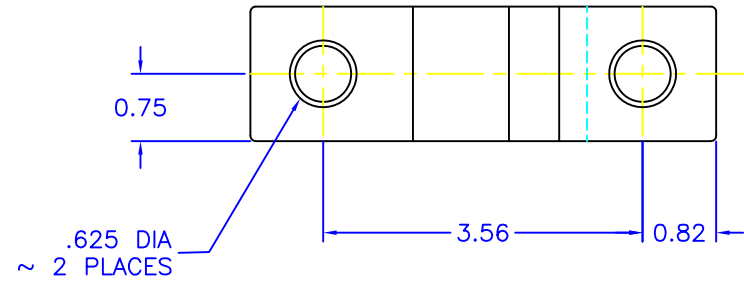

ROMAN R1385

MAT'L: MAKE FROM CASTING R2359

SHEET 1 of 2

A	ADDED NOTE TO STAMP PART NUMBER TO PART AFTER MACH.	DLK / SFR	10MAR04
REV	DESCRIPTION	DATE	
SCALE: FULL	APPROVED BY:	DRAWN BY: BK	
DATE: 05Jun01		REVISED:	
SERIES BAR (REPLACES R2361)			DRAWING NUMBER:
STAG LUG, RWMA			R2361-1